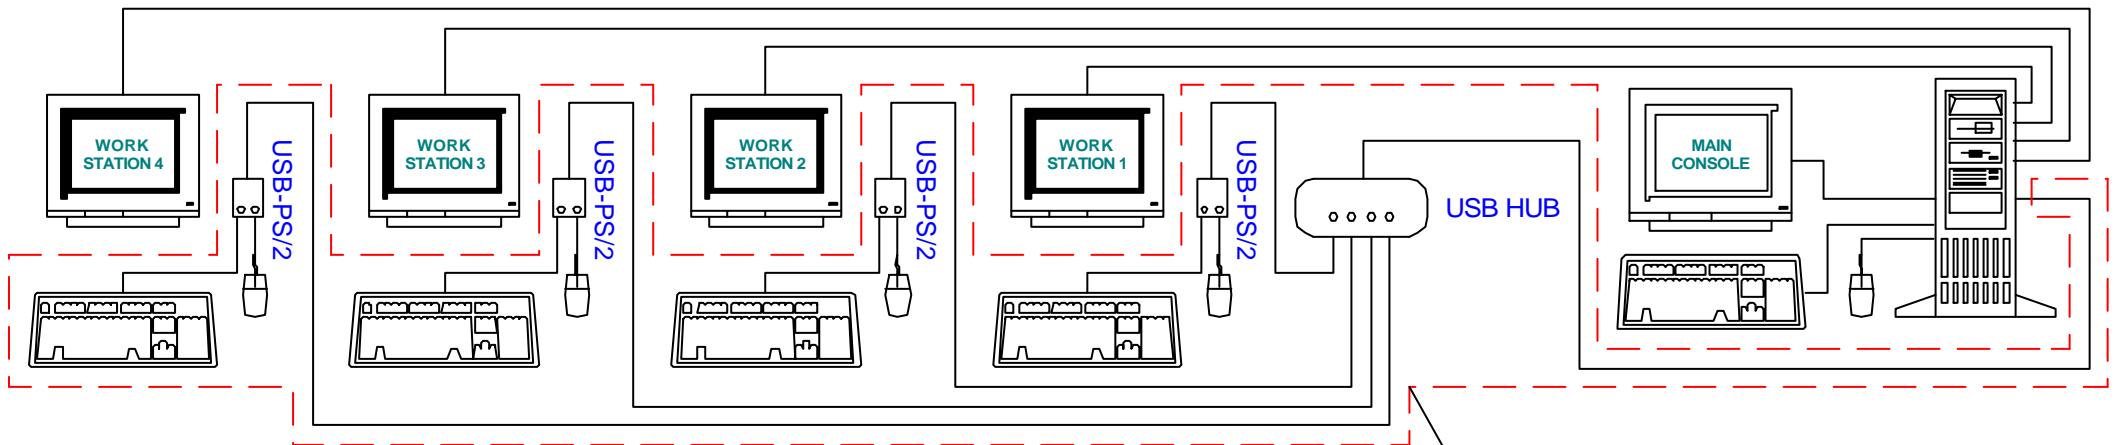

Multi-Display System

Multi-User System

Single PC, many users simultaneous execute independence program, max. 32 users (depend on user's application), OS: Windows 2000/XP.

Single PC, many workstations simultaneous execute independence program, max. 31 workstations (depend on workstations application), main console can control all the workstations by the special program, OS: Windows 2000/XP.

Multi-Control System

Option
Depend on user's application