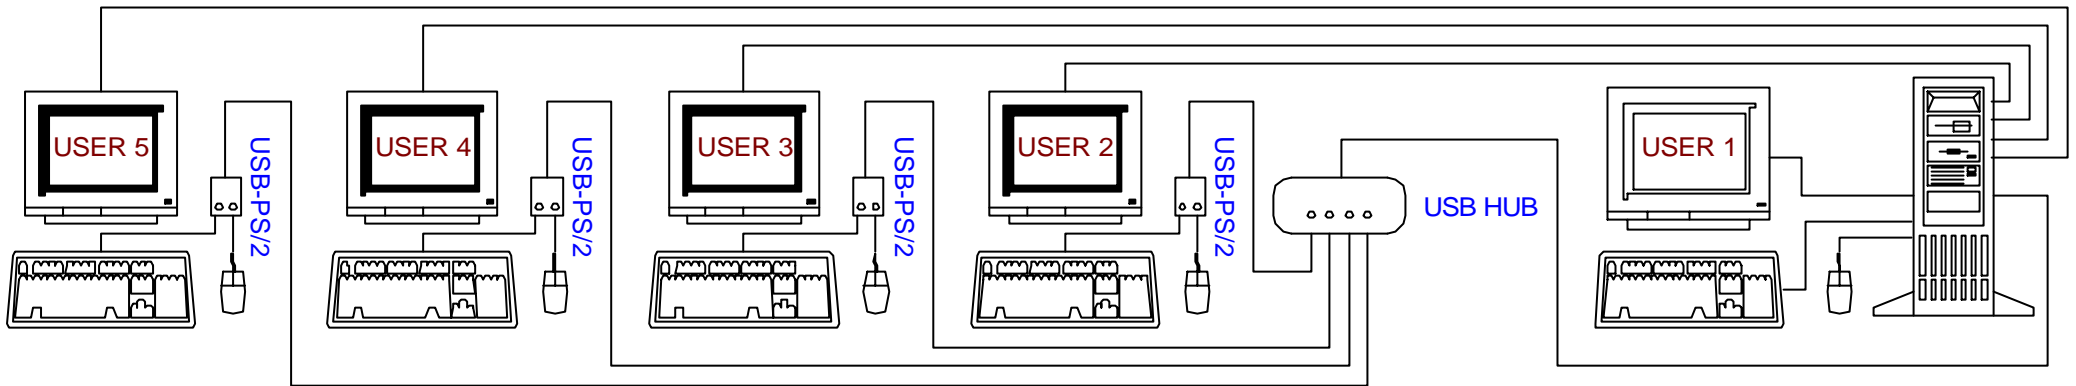

Multi-Display System

Multi-User System

Single PC, many users simultaneous execute independence program, max. 32 users (depend on user's application), OS: Windows 2000/XP.

Single PC, many workstations simultaneous execute independence program, max. 31 workstations (depend on workstations application), main console can control all the workstations by the special program, OS: Windows 2000/XP.

Multi-Control System

Option
Depend on user's application